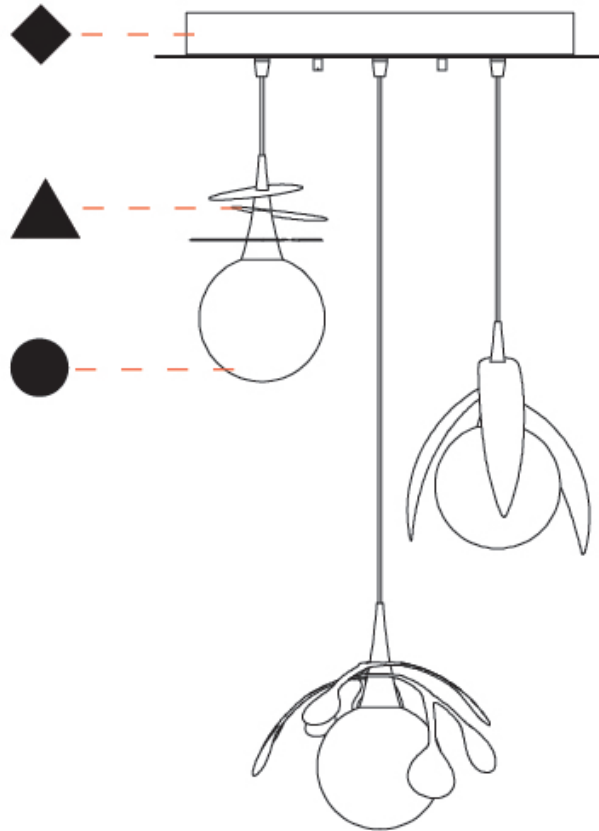

GENERAL

Series: Vegetal
 Subseries: Vegetal - 3 Light Cluster
 Brand: Cangini & Tucci
 Division: Design
 Mounting Type: Suspension
 Mounting Location: Ceiling
 Subcategory: Pendant

PHYSICAL

Shape: Abstract
 Diameter (mm): 430
 Diameter (in): 16 ¹⁵/₁₆
 Height (mm): 220
 Height (in): 8 ¹¹/₁₆
 Max. Overall Height (mm): 2220
 Max. Overall Height (in): 87 ³/₈
 Light Distribution: Omnidirectional
 Fixture Finish: [AMB](#) / [GRN](#) / [PNK](#) / [RUB](#) / [SKB](#) / [SMK](#) / [TOB](#) / [TRA](#)
 Holder Finish: [SGD](#) / [SBK](#)
 Accent Finish: [CHR](#) / [MWH](#) / [MBK](#) / [BCR](#)
 Fixture Material: Glass / Metal
 Cable Details: 2,000mm Transparent cable

VEGETAL - 3 LIGHT CLUSTER SUSPENSION

D141266-

PROJECT

TYPE

SPECIFIER

QUANTITY

DATE

PROJECT
TYPE
SPECIFIER
QUANTITY
DATE

GENERAL

Series: Vegetal
 Subseries: Vegetal - 3 Light Linear
 Brand: Cangini & Tucci
 Division: Design
 Mounting Type: Suspension
 Mounting Location: Ceiling
 Subcategory: Pendant

PHYSICAL

Shape: Abstract
 Length (mm): 900
 Length (in): 35 7/16
 Height (mm): 220
 Height (in): 8 11/16
 Max. Overall Height (mm): 2220
 Max. Overall Height (in): 87 3/8
 Light Distribution: Omnidirectional
 Fixture Finish: AMB / GRN / PNK / RUB / SKB / SMK / TOB / TRA
 Holder Finish: SGD / SBK
 Accent Finish: CHR / MWH / MBK / BCR
 Fixture Material: Glass / Metal
 Cable Details: 2,000mm Transparent cable