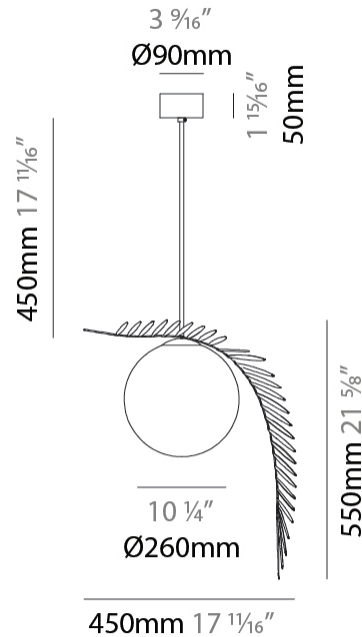

PALMA SUSPENSION

D141241-

base number   Color   Finish   Finish
Temperature   Options   Options

1. To build a product code in our configurator select the specify button on the base model # product page
2. To build a manual product code on this datasheet choose from the options listed below in blue font and add the suffix to the base model #

GENERAL

Series: Vegetal
Subseries: Palma
Brand: Cangini & Tucci
Division: Design
Mounting Type: Suspension
Mounting Location: Ceiling
Subcategory: Pendant

PHYSICAL

Shape: Abstract
Diameter (mm): 450
Diameter (in): 17 11/16
Height (mm): 1000
Height (in): 39 3/8
Max. Overall Height (mm): 3000
Max. Overall Height (in): 118 1/8
Light Distribution: Omnidirectional
Fixture Finish: AMB / GRN / PNK / RUB / SKB / SMK / TOB / TRA
Holder Finish: SGD / SBK
Fixture Material: Glass / Metal
Cable Details: 2,000mm Transparent cable

ELECTRICAL

Lamp Type: LED (Zhaga Standard)
Input Wattage (W): 6
Dimming: Non-Dimmable
Driver Included: Yes
Driver Location: Integrated
Driver Class: Class 2
Input Voltage (V): 120 - 277
Constant Current (mA): 500mA

LED

Color Temperature (°K): 2700 / 3000
Nominal Lumen (lm): 866
CRI: >90 CRI
Lamp Life (hrs): 50000

OPTICAL

RATINGS AND CERTIFICATIONS

Certified By: Certified for North American Standards
IP rating: IP20